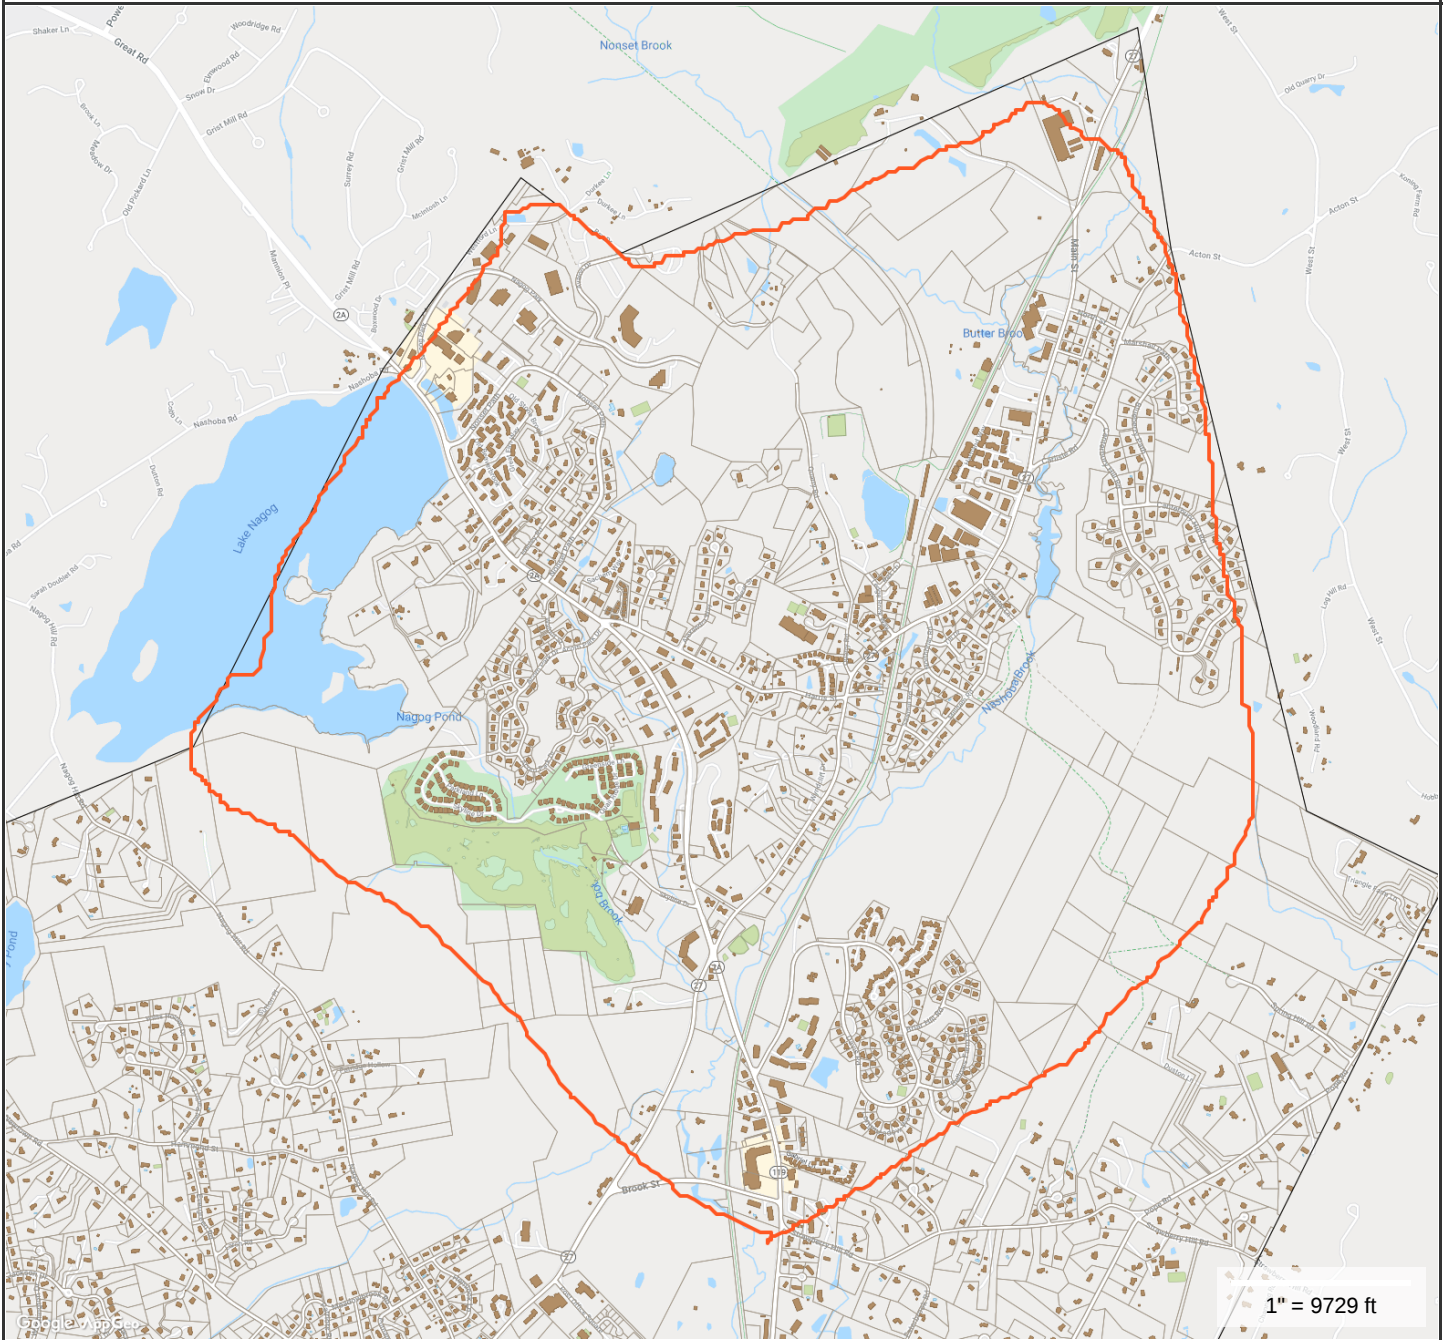

Work on Main St on 4/23 impacted area

**MAP FOR REFERENCE ONLY
NOT A LEGAL DOCUMENT**

Town of Acton, MA makes no claims and no warranties, expressed or implied, concerning the validity or accuracy of the GIS data presented on this map.

Geometry updated 08/19/2020
Data updated 08/19/2020

Print map scale is approximate. Critical layout or measurement activities should not be done using this resource.